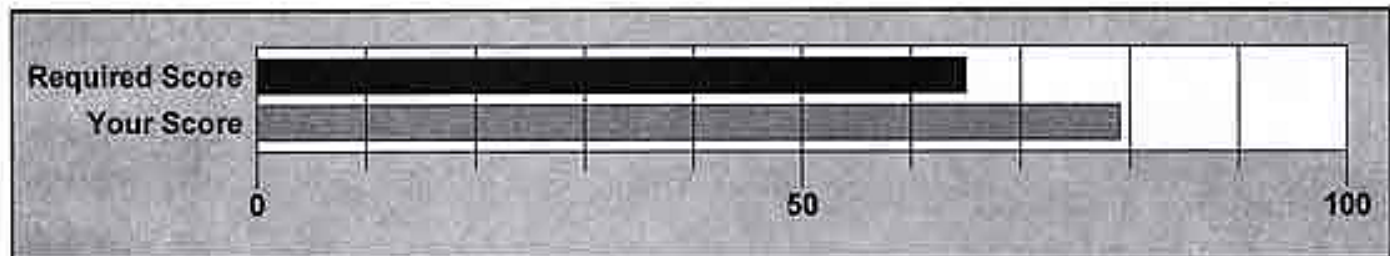

SAS Base Programming for SAS®9 Examination Score Report

Candidate: DOUGLAS THERIAQUE
Candidate ID: SR5275862
Exam: SAS Base Programming for SAS®9
Exam Number: 211
Date: December 03, 2008 **Site Number:** FL117

PASSING SCORE: 65% YOUR SCORE: 79% GRADE: Pass

The report below shows the percentage of items in each section that you answered correctly for the SAS Base Programming for SAS®9 exam. Please note: These section scores are calculated on a per section basis and cannot be used in determining your total score. They are provided to you for descriptive purposes only.